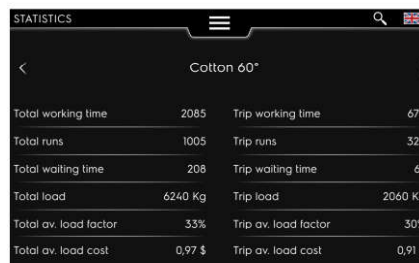

On-screen statistics

Easy, real-time access to a **wealth of information** that owners need to operate a successful business.