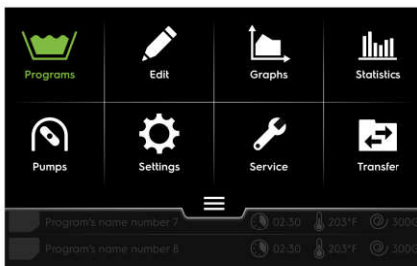

Making every step intuitive and straightforward

The new **ClarusVibe** control guarantees an intuitive experience and smooth interaction, providing a **smart and effortless way to manage the wash process**. Fully self-explanatory, it **saves time** and **boosts productivity** by making it easy to do the right thing on the first try for all users. ClarusVibe comes pre-set with all the programs you need, according to local regulations and the specifics of your business.

Full HD 7" color touchscreen

A clear and comprehensive layout gives users **full command of the process** without the need for searching and scrolling.

Intuitive & customizable

More productivity with an easy-to-use interface. You can even **set a customizable picture** for each of your selected programs.