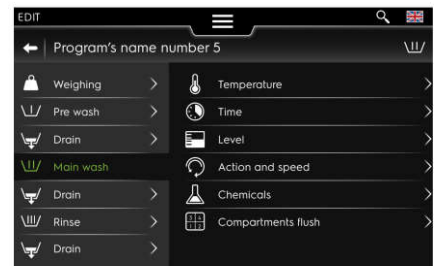

Making every step intuitive and straightforward

The new **ClarusVibe** control guarantees an intuitive experience and smooth interaction, providing a **smart and effortless way to manage the wash process**. Fully self-explanatory, it **saves time** and **boosts productivity** by making it easy to do the right thing on the first try for all users. ClarusVibe comes pre-set with all the programs you need, according to local regulations and the specifics of your business.

Full HD 7" color touchscreen

A clear and comprehensive layout gives users **full command of the process** without the need for searching and scrolling.

Intuitive & customizable

More productivity with an easy-to-use interface. You can even **set a customizable picture** for each of your selected programs.