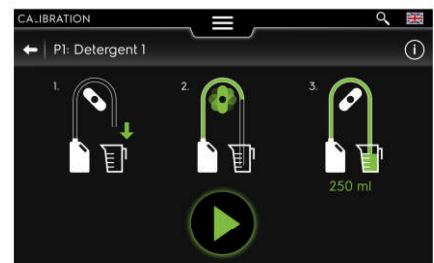

Easy dosing

Dosing pumps are fully controlled by ClarusVibe so you can be sure the **right amount of each chemical** is added at the right step of the process.